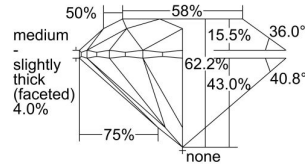

GIA®

FACSIMILE

GIA REPORT

7368266299

Verify this report at GIA.edu

GIA NATURAL DIAMOND DOSSIER®

October 13, 2020
GIA Report Number **7368266299**
Shape and Cutting Style ..... **Round Brilliant**
Measurements ..... **4.77 - 4.80 x 2.98 mm**

GRADING RESULTS

Carat Weight ..... **0.42 carat**
Color Grade ..... **D**
Clarity Grade **VVS1**
Cut Grade ..... **Excellent**

ADDITIONAL GRADING INFORMATION

Polish ..... **Excellent**
Symmetry ..... **Excellent**
Fluorescence ..... **Very Strong Blue**
Clarity Characteristics ..... **Pinpoint**
Inscription(s): **GIA 7368266299**

PROPORTIONS

GRADING SCALES

GIA COLOR SCALE

- COLORLESS
- D
- E
- F
- G
- H
- I
- J
- K
- L
- M
- N
- O
- P
- Q
- R
- S
- T
- U
- V
- W
- X
- Y
- Z
- LIGHT

GIA CLARITY SCALE

- FLAWLESS
- INTERNALLY FLAWLESS
- VERY VERY SLIGHTLY INCLUDED
- VVS₁
- VVS₂
- VERY SLIGHTLY INCLUDED
- VS₁
- VS₂
- SLIGHTLY INCLUDED
- SI₁
- SI₂
- INCLUDED
- I₁
- I₂
- I₃

GIA CUT SCALE

- EXCELLENT
- VERY GOOD
- GOOD
- FAIR
- POOR