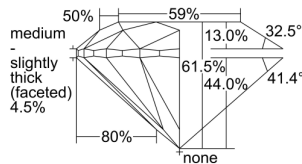

GIA®

FACSIMILE

GIA REPORT

7371282785

Verify this report at GIA.edu

GIA NATURAL DIAMOND DOSSIER®

January 14, 2021
GIA Report Number **7371282785**
Shape and Cutting Style ..... **Round Brilliant**
Measurements ..... **5.67 - 5.72 x 3.50 mm**

GRADING RESULTS

Carat Weight ..... **0.70 carat**
Color Grade ..... **I**
Clarity Grade **VVS2**
Cut Grade ..... **Excellent**

ADDITIONAL GRADING INFORMATION

Polish ..... **Excellent**
Symmetry ..... **Excellent**
Fluorescence ..... **None**
Clarity Characteristics..... **Cloud, Pinpoint**
Inscription(s): **GIA 7371282785**

PROPORTIONS

Profile to actual proportions

GRADING SCALES

GIA COLOR SCALE

COLORLESS	D
	E
	F
	G
	H
	I
	J
NEAR COLORLESS	K
	L
Faint	M
	N
	O
	P
	R
	S
	T
	U
	V
	W
	X
	Y
LIGHT	Z

GIA CLARITY SCALE

VERY VERY SLIGHTLY INCLUDED	FLAWLESS
	INTERNALLY FLAWLESS
VERY SLIGHTLY INCLUDED	VVS₁
	VVS₂
SLIGHTLY INCLUDED	VS₁
	VS₂
INCLUDED	SI₁
	SI₂
	I₁
	I₂
	I₃

GIA CUT SCALE

EXCELLENT
VERY GOOD
GOOD
FAIR
POOR