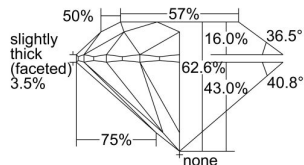

GIA®

FACSIMILE

GIA REPORT 7371494007

Verify this report at GIA.edu

GIA NATURAL DIAMOND DOSSIER®

March 03, 2021
GIA Report Number 7371494007
Shape and Cutting Style ..... Round Brilliant
Measurements ..... 6.11 - 6.15 x 3.84 mm

GRADING RESULTS

Carat Weight ..... 0.90 carat
Color Grade ..... J
Clarity Grade VS1
Cut Grade ..... Excellent

ADDITIONAL GRADING INFORMATION

Polish ..... Excellent
Symmetry ..... Excellent
Fluorescence ..... None
Clarity Characteristics ..... Crystal, Cloud, Pinpoint
Inscription(s): GIA 7371494007

PROPORTIONS

Profile to actual proportions