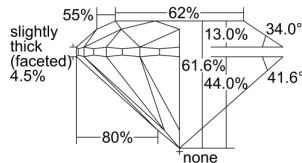

GIA®

FACSIMILE

GIA REPORT 7371652334

Verify this report at GIA.edu

GIA NATURAL DIAMOND DOSSIER®

July 04, 2024
GIA Report Number 7371652334
Shape and Cutting Style ..... Round Brilliant
Measurements ..... 5.05 - 5.07 x 3.12 mm

GRADING RESULTS

Carat Weight ..... 0.50 carat
Color Grade ..... G
Clarity Grade VS1
Cut Grade ..... Very Good

ADDITIONAL GRADING INFORMATION

Polish ..... Excellent
Symmetry ..... Excellent
Fluorescence ..... None
Clarity Characteristics..... Crystal, Cloud, Pinpoint
Inscription(s): GIA 7371652334

PROPORTIONS

Profile to actual proportions

GRADING SCALES

GIA COLOR SCALE	GIA CLARITY SCALE	GIA CUT SCALE	
D	FLAWLESS	EXCELLENT	
E	INTERNALLY FLAWLESS		
F		VVS₁	VERY GOOD
G	VVS₂		
H	VS₁	GOOD	
I	VS₂		
J	SI₁	FAIR	
K	SI₂		
L	I₁	POOR	
M	I₂		
N	I₃		
O			
P			
Q			
R			
S			
T			
U			
V			
W			
X			
Y			
Z