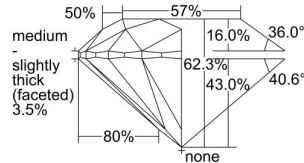

GIA®

FACSIMILE

GIA REPORT 7371725492

Verify this report at GIA.edu

GIA NATURAL DIAMOND DOSSIER®

March 16, 2021
GIA Report Number 7371725492
Shape and Cutting Style ..... Round Brilliant
Measurements ..... 4.43 - 4.46 x 2.77 mm

GRADING RESULTS

Carat Weight ..... 0.34 carat
Color Grade ..... F
Clarity Grade VVS1
Cut Grade ..... Excellent

ADDITIONAL GRADING INFORMATION

Polish ..... Excellent
Symmetry ..... Excellent
Fluorescence ..... None
Clarity Characteristics..... Indented Natural
Inscription(s): GIA 7371725492

PROPORTIONS

Profile to actual proportions

GRADING SCALES

GIA COLOR SCALE	GIA CLARITY SCALE	GIA CUT SCALE	
D	FLAWLESS	EXCELLENT	
E	INTERNALLY FLAWLESS		
F		VVS₁	VERY GOOD
G	VVS₂		
H	VS₁	GOOD	
I	VS₂		
J	SI₁	FAIR	
K	SI₂		
L	I₁	POOR	
M			
N			
O	I₂		
P			
Q			
R	I₃		
S			
T			
U			
V			
W			
X			
Y			
Z