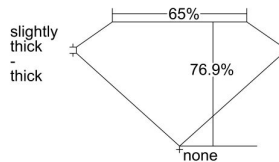

GIA®

FACSIMILE

GIA REPORT

7371739750

Verify this report at GIA.edu

GIA NATURAL DIAMOND DOSSIER®

March 16, 2021

GIA Report Number 7371739750

Shape and Cutting Style ..... Square Modified Brilliant

Measurements ..... 5.10 x 4.93 x 3.79 mm

GRADING RESULTS

Carat Weight ..... 0.81 carat

Color Grade ..... E

Clarity Grade VS1

ADDITIONAL GRADING INFORMATION

Polish ..... Excellent

Symmetry ..... Good

Fluorescence ..... None

Clarity Characteristics..... Cloud

Inscription(s): GIA 7371739750

PROPORTIONS

Profile not to actual proportions

GRADING SCALES

GIA COLOR SCALE		GIA CLARITY SCALE			
COLORLESS	D	VERY VERY SLIGHTLY INCLUDED	FLAWLESS		
	E		INTERNALLY FLAWLESS		
	F	VERY SLIGHTLY INCLUDED	VVS₁		
	G		VVS₂		
	NEAR COLORLESS	H	SLIGHTLY INCLUDED	VS₁	
		I		VS₂	
		FAINT	J	INCLUDED	S₁
			K		S₂
	L		I₁		
	M		INCLUDED	I₂	
N	I₃				
O					
LIGHT	P				
	Q				
	R				
	S				
	T				
	U				
	V				
	W				
X					
Y					
Z