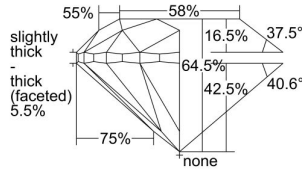

GIA®

FACSIMILE

GIA REPORT

7371848976

Verify this report at GIA.edu

GIA NATURAL DIAMOND DOSSIER®

March 11, 2021
GIA Report Number **7371848976**
Shape and Cutting Style ..... **Round Brilliant**
Measurements ..... **4.15 - 4.18 x 2.69 mm**

GRADING RESULTS

Carat Weight ..... **0.30 carat**
Color Grade ..... **D**
Clarity Grade **VVS1**
Cut Grade ..... **Very Good**

ADDITIONAL GRADING INFORMATION

Polish ..... **Excellent**
Symmetry ..... **Excellent**
Fluorescence ..... **None**
Clarity Characteristics..... **Indented Natural**
Inscription(s): **GIA 7371848976**

PROPORTIONS

Profile to actual proportions

GRADING SCALES

GIA COLOR SCALE	GIA CLARITY SCALE	GIA CUT SCALE	
D	FLAWLESS	EXCELLENT	
E	INTERNALLY FLAWLESS		
F		VVS₁	VERY GOOD
G	VVS₂		
H	VS₁	GOOD	
I	VS₂		
J	SI₁	FAIR	
K	SI₂		
L	I₁	POOR	
M	I₂		
N	I₃		
O			
P			
Q			
R			
S			
T			
U			
V			
W			
X			
Y			
Z