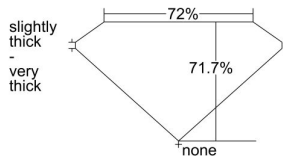

GIA®

FACSIMILE

GIA REPORT 7371922282

Verify this report at GIA.edu

GIA NATURAL DIAMOND DOSSIER®

March 30, 2021
GIA Report Number 7371922282
Shape and Cutting Style . **Cut-Cornered Square Modified Brilliant**
Measurements ..... 5.30 x 5.26 x 3.77 mm

GRADING RESULTS

Carat Weight ..... 0.91 carat
Color Grade ..... F
Clarity Grade S11

ADDITIONAL GRADING INFORMATION

Polish ..... Excellent
Symmetry ..... Very Good
Fluorescence ..... None
Clarity Characteristics..... Crystal, Cloud
Inscription(s): GIA 7371922282

PROPORTIONS

Profile not to actual proportions

GRADING SCALES

GIA COLOR SCALE		GIA CLARITY SCALE			
COLORLESS	D	VERY VERY SLIGHTLY INCLUDED	FLAWLESS		
	E		INTERNALLY FLAWLESS		
	F	VERY SLIGHTLY INCLUDED	VVS₁		
	G		VVS₂		
	H		VS₁		
	NEAR COLORLESS	I	SLIGHTLY INCLUDED	VS₂	
		J		S1₁	
		FAINT	K	INCLUDED	S1₂
			L		I₁
			M		I₂
VERT LIGHT	N	INCLUDED	I₃		
	O				
	P				
	Q				
	R				
	S				
	T				
LIGHT	U				
	V				
	W				
	X				
Y					
Z