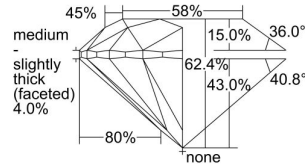

GIA®

FACSIMILE

GIA REPORT 7372555883

Verify this report at GIA.edu

GIA NATURAL DIAMOND DOSSIER®

February 08, 2021
GIA Report Number 7372555883
Shape and Cutting Style ..... Round Brilliant
Measurements ..... 5.19 - 5.22 x 3.25 mm

GRADING RESULTS

Carat Weight ..... 0.54 carat
Color Grade ..... J
Clarity Grade VS1
Cut Grade ..... Excellent

ADDITIONAL GRADING INFORMATION

Polish ..... Excellent
Symmetry ..... Excellent
Fluorescence ..... Strong Blue
Clarity Characteristics..... Crystal, Needle, Pinpoint
Inscription(s): GIA 7372555883

PROPORTIONS

Profile to actual proportions

GRADING SCALES

GIA COLOR SCALE	GIA CLARITY SCALE	GIA CUT SCALE	
D	FLAWLESS	EXCELLENT	
E	INTERNALLY FLAWLESS		
F		VVS₁	VERY GOOD
G	VVS₂		
H	VS₁	GOOD	
I	VS₂		
J	SI₁	FAIR	
K	SI₂		
L	I₁	POOR	
M	I₂		
N	I₃		
O			
P			
Q			
R			
S			
T			
U			
V			
W			
X			
Y			
Z