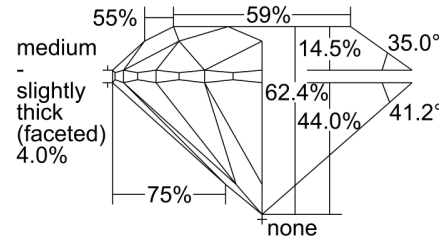

GIA NATURAL DIAMOND GRADING REPORT

February 23, 2021

GIA Report Number 7372659489

Shape and Cutting Style Round Brilliant

Measurements 6.74 - 6.78 x 4.22 mm

GRADING RESULTS

Carat Weight 1.20 carat

Color Grade I

Clarity Grade VS1

Cut Grade Excellent

ADDITIONAL GRADING INFORMATION

Polish Excellent

Symmetry Excellent

Fluorescence Medium Blue

Inscription(s): GIA 7372659489

Comments: Clouds are not shown. Pinpoints are not shown.

PROPORTIONS

Profile to actual proportions

CLARITY CHARACTERISTICS

KEY TO SYMBOLS*

- Crystal
- ~ Feather

* Red symbols denote internal characteristics (inclusions). Green or black symbols denote external characteristics (blemishes). Diagram is an approximate representation of the diamond, and symbols shown indicate type, position, and approximate size of clarity characteristics. All clarity characteristics may not be shown. Details of finish are not shown.