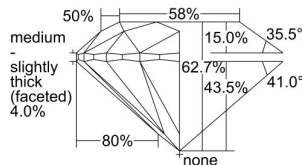

GIA®

FACSIMILE

GIA REPORT

7373313743

Verify this report at GIA.edu

GIA NATURAL DIAMOND DOSSIER®

January 25, 2021
GIA Report Number 7373313743
Shape and Cutting Style ..... Round Brilliant
Measurements ..... 5.11 - 5.13 x 3.21 mm

GRADING RESULTS

Carat Weight ..... 0.52 carat
Color Grade ..... F
Clarity Grade VVS1
Cut Grade ..... Excellent

ADDITIONAL GRADING INFORMATION

Polish ..... Excellent
Symmetry ..... Excellent
Fluorescence ..... Medium Blue
Clarity Characteristics..... Pinpoint, Indented Natural
Inscription(s): GIA 7373313743

PROPORTIONS

Profile to actual proportions

GRADING SCALES

GIA COLOR SCALE

COLORED	D
	E
	F
	G
	H
	I
	J
NEAR COLORLESS	K
	L
	M
	N
	O
	P
	Q
	R
	S
	T
	U
	V
	W
	X
	Y
	Z

GIA CLARITY SCALE

FLAWLESS	FLAWLESS	
		EXCELLENT
INTERNALLY FLAWLESS	VVS₁	
		VERY GOOD
VVS₂	VS₁	
		GOOD
VS₂	SI₁	
		SI₂
FAIR		
	POOR	
I₁		
I₂		
I₃		

GIA CUT SCALE

EXCELLENT
VERY GOOD
GOOD
FAIR
POOR