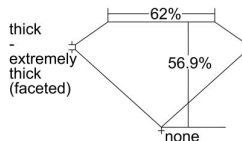

GIA®

FACSIMILE

GIA REPORT 7376618786

Verify this report at GIA.edu

GIA NATURAL DIAMOND DOSSIER®

February 15, 2021
GIA Report Number 7376618786
Shape and Cutting Style ..... Heart Brilliant
Measurements ..... 4.18 x 4.48 x 2.55 mm

GRADING RESULTS

Carat Weight ..... 0.30 carat
Color Grade ..... D
Clarity Grade VVS1

ADDITIONAL GRADING INFORMATION

Polish ..... Excellent
Symmetry ..... Fair
Fluorescence ..... Strong Blue
Clarity Characteristics..... Cloud, Needle, Pinpoint, Feather
Inscription(s): GIA 7376618786

PROPORTIONS

Profile not to actual proportions

GRADING SCALES

GIA COLOR SCALE		GIA CLARITY SCALE			
COLORLESS	D	VERY VERY SLIGHTLY INCLUDED	FLAWLESS		
	E		INTERNALLY FLAWLESS		
	F	VERY SLIGHTLY INCLUDED	VVS₁		
	G		VVS₂		
	H		VS₁		
	NEAR COLORLESS	I	SLIGHTLY INCLUDED	VS₂	
		J		SI₁	
		FAINT	K	INCLUDED	SI₂
			L		I₁
			M		I₂
VERT LIGHT	N	LIGHT	I₃		
	O				
	P				
	Q				
	R