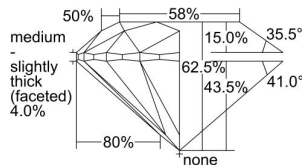

GIA®

FACSIMILE

GIA REPORT

7376956543

Verify this report at GIA.edu

GIA NATURAL DIAMOND DOSSIER®

June 29, 2022
GIA Report Number 7376956543
Shape and Cutting Style ..... Round Brilliant
Measurements ..... 5.64 - 5.68 x 3.54 mm

GRADING RESULTS

Carat Weight ..... 0.70 carat
Color Grade ..... H
Clarity Grade S11
Cut Grade ..... Excellent

ADDITIONAL GRADING INFORMATION

Polish ..... Excellent
Symmetry ..... Excellent
Fluorescence ..... None
Clarity Characteristics ..... Crystal, Feather
Inscription(s): GIA 7376956543

PROPORTIONS

Profile to actual proportions

GRADING SCALES

GIA COLOR SCALE

COLORED	D
	E
	F
	G
	H
	I
	J
NEAR COLORLESS	K
	L
Faint	M
	N
	O
	P
Very Light	Q
	R
	S
	T
	U
	V
	W
	X
	Y
Light	Z

GIA CLARITY SCALE

FLAWLESS	VERY VERY SLIGHTLY INCLUDED	VVS₁	VVS₂	VS₁	VS₂	S1₁	S1₂	I₁	I₂	I₃	
											FLAWLESS
INTERNALLY FLAWLESS	VERY SLIGHTLY INCLUDED										

GIA CUT SCALE

EXCELLENT
VERY GOOD
GOOD
FAIR
POOR