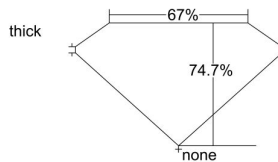

GIA®

FACSIMILE

GIA REPORT

7378886258

Verify this report at GIA.edu

GIA NATURAL DIAMOND DOSSIER®

March 30, 2021

GIA Report Number 7378886258

Shape and Cutting Style . Cut-Cornered Square Modified Brilliant

Measurements ..... 5.37 x 5.19 x 3.88 mm

GRADING RESULTS

Carat Weight ..... 0.91 carat

Color Grade I

Clarity Grade SI1

ADDITIONAL GRADING INFORMATION

Polish ..... Excellent

Symmetry ..... Very Good

Fluorescence ..... None

Clarity Characteristics..... Crystal, Cloud

Inscription(s): GIA 7378886258

PROPORTIONS

Profile not to actual proportions

GRADING SCALES

GIA COLOR SCALE		GIA CLARITY SCALE			
COLORLESS	D	VERY VERY SLIGHTLY INCLUDED	FLAWLESS		
	E		INTERNALLY FLAWLESS		
	F	VERY SLIGHTLY INCLUDED	VVS₁		
	G		VVS₂		
	H		VS₁		
	NEAR COLORLESS	I	SLIGHTLY INCLUDED	VS₂	
		J		SI₁	
		FAINT	K	INCLUDED	SI₂
			L		I₁
			M		I₂
VERT LIGHT	N	INCLUDED	I₃		
	O				
	P				
	Q				
	R				
	S				
	T				
LIGHT	U				
	V				
	W				
	X				
Y					
Z