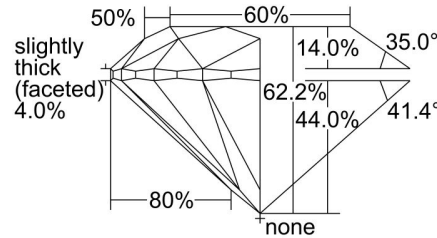

GIA REPORT
7381068379

Verify this report at GIA.edu

FACSIMILE

This is a digital representation of the original GIA Report. This representation might not be accepted in lieu of the original GIA Report in certain circumstances. The original GIA Report includes certain security features which are not reproducible on this facsimile.

GIA NATURAL DIAMOND ORIGIN REPORT

March 31, 2021
GIA Report Number 7381068379
Shape and Cutting Style ..... Round Brilliant
Measurements ..... 7.41 - 7.45 x 4.62 mm

GRADING RESULTS

Carat Weight ..... 1.58 carat
Color Grade ..... J
Clarity Grade SI1
Cut Grade ..... Excellent

ADDITIONAL GRADING INFORMATION

Polish ..... Excellent
Symmetry ..... Excellent
Fluorescence ..... None
Inscription(s): GIA 7381068379
Comments: Clouds are not shown.

ORIGIN RESULTS

Country of Origin ◊ This diamond producer aggregates its rough from: Botswana, Namibia, Canada, South Africa, and Lesotho

PROPORTIONS

Profile to actual proportions