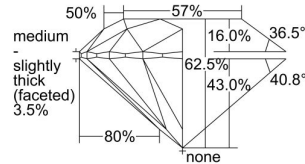

GIA®

FACSIMILE

GIA REPORT 7381235301

Verify this report at GIA.edu

GIA NATURAL DIAMOND DOSSIER®

April 01, 2021
GIA Report Number 7381235301
Shape and Cutting Style ..... Round Brilliant
Measurements ..... 5.52 - 5.56 x 3.46 mm

GRADING RESULTS

Carat Weight ..... 0.66 carat
Color Grade ..... J
Clarity Grade VVS1
Cut Grade ..... Excellent

ADDITIONAL GRADING INFORMATION

Polish ..... Excellent
Symmetry ..... Excellent
Fluorescence ..... None
Clarity Characteristics..... Cloud, Cavity, Surface Graining
Inscription(s): GIA 7381235301

PROPORTIONS

Profile to actual proportions

GRADING SCALES

GIA COLOR SCALE

COLORESS	D
	E
	F
	G
	H
	I
	J
NEAR COLORESS	K
	L
Faint	M
	N
	O
	P
Very Light	Q
	R
	S
	T
	U
	V
	W
	X
	Y
Light	Z

GIA CLARITY SCALE

FLAWLESS	INTERNAL FLAWLESS	
		FLAWLESS
VVS₁	VVS₂	
		VVS₁
VS₁	VS₂	
		VS₁
SI₁	SI₂	
		SI₁
I₁	I₂	
		I₁
		I₂
I₃	I₃	
		I₃

GIA CUT SCALE

EXCELLENT
VERY GOOD
GOOD
FAIR
POOR