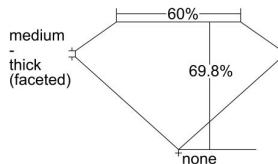

GIA®

FACSIMILE

GIA REPORT 7381239516

Verify this report at GIA.edu

GIA NATURAL DIAMOND DOSSIER®

May 20, 2021
GIA Report Number 7381239516
Shape and Cutting Style ..... Cushion Modified Brilliant
Measurements ..... 5.73 x 5.36 x 3.74 mm

GRADING RESULTS

Carat Weight ..... 0.90 carat
Color Grade ..... K
Clarity Grade VS1

ADDITIONAL GRADING INFORMATION

Polish ..... Excellent
Symmetry ..... Excellent
Fluorescence ..... None
Clarity Characteristics..... Crystal, Cloud, Pinpoint
Inscription(s): GIA 7381239516

PROPORTIONS

Profile not to actual proportions

GRADING SCALES

GIA COLOR SCALE		GIA CLARITY SCALE			
COLORLESS	D	VERY VERY SLIGHTLY INCLUDED	FLAWLESS		
	E		INTERNALLY FLAWLESS		
	F	VERY SLIGHTLY INCLUDED	VVS₁		
	G		VVS₂		
	H		VS₁		
	NEAR COLORLESS	I	SLIGHTLY INCLUDED	VS₂	
		J		SI₁	
		FAINT	K	INCLUDED	SI₂
			L		I₁
			M		I₂
VERTICALLY LIGHT	N	INCLUDED	I₃		
	O				
	P				
	Q				
	R				
LIGHT	S				
	T				
	U				
	V				
	W				
X					
Y					
Z