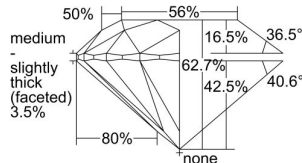

GIA®

FACSIMILE

GIA REPORT 7381377862

Verify this report at GIA.edu

GIA NATURAL DIAMOND DOSSIER®

May 26, 2021
GIA Report Number 7381377862
Shape and Cutting Style ..... Round Brilliant
Measurements ..... 5.63 - 5.68 x 3.55 mm

GRADING RESULTS

Carat Weight ..... 0.70 carat
Color Grade ..... D
Clarity Grade VS1
Cut Grade ..... Excellent

ADDITIONAL GRADING INFORMATION

Polish ..... Very Good
Symmetry ..... Excellent
Fluorescence ..... Medium Blue
Clarity Characteristics..... Crystal, Pinpoint
Inscription(s): GIA 7381377862

PROPORTIONS

Profile to actual proportions

GRADING SCALES

GIA COLOR SCALE	GIA CLARITY SCALE	GIA CUT SCALE
COLOURLESS	FLAWLESS	EXCELLENT
D	INTERNALLY FLAWLESS	
E	VVS₁	VERY GOOD
F		
G	VS₁	GOOD
H		
I	SI₁	FAIR
J		
K	I₁	POOR
L		
M	I₂	
N	I₃	
O		
P		
Q		
R		
S		
T		
U		
V		
W		
X		
Y		
Z