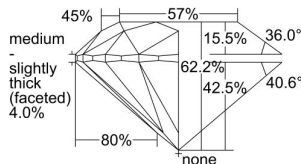

GIA®

FACSIMILE

GIA REPORT 7381442874

Verify this report at GIA.edu

GIA NATURAL DIAMOND DOSSIER®

April 28, 2021
GIA Report Number **7381442874**
Shape and Cutting Style ..... **Round Brilliant**
Measurements ..... **4.79 - 4.82 x 2.99 mm**

GRADING RESULTS

Carat Weight ..... **0.43 carat**
Color Grade ..... **E**
Clarity Grade **S11**
Cut Grade ..... **Excellent**

ADDITIONAL GRADING INFORMATION

Polish ..... **Excellent**
Symmetry ..... **Excellent**
Fluorescence ..... **None**
Clarity Characteristics ..... **Crystal, Cloud**
Inscription(s): **GIA 7381442874**

PROPORTIONS

Profile to actual proportions

GRADING SCALES

GIA COLOR SCALE	GIA CLARITY SCALE	GIA CUT SCALE	
D	FLAWLESS	EXCELLENT	
E	INTERNALLY FLAWLESS		
F		VVS₁	VERY GOOD
G	VVS₂		
H	VS₁	GOOD	
I	VS₂		
J	S1₁	FAIR	
K	S1₂		
L	I₁	POOR	
M	I₂		
N	I₃		
O			
P			
Q			
R			
S			
T			
U			
V			
W			
X			
Y			
Z