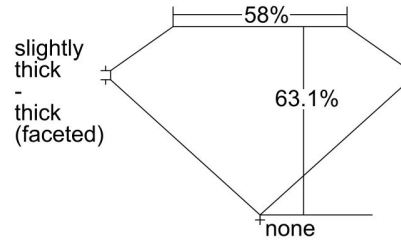

GIA NATURAL DIAMOND GRADING REPORT

 April 29, 2021
 GIA Report Number **7381469322**
 Shape and Cutting Style **Oval Brilliant**
 Measurements **8.02 x 5.99 x 3.78 mm**
GRADING RESULTS

 Carat Weight **1.20 carat**
 Color Grade **J**
 Clarity Grade **VS2**
ADDITIONAL GRADING INFORMATION

 Polish **Excellent**
 Symmetry **Very Good**
 Fluorescence **None**
 Inscription(s): **GIA 7381469322**
Comments: Additional clouds are not shown. Pinpoints are not shown.

PROPORTIONS

Profile not to actual proportions

CLARITY CHARACTERISTICS

KEY TO SYMBOLS*

-  Cloud
-  Crystal
-  Feather
-  Indented Natural
-  Natural

* Red symbols denote internal characteristics (inclusions). Green or black symbols denote external characteristics (blemishes). Diagram is an approximate representation of the diamond, and symbols shown indicate type, position, and approximate size of clarity characteristics. All clarity characteristics may not be shown. Details of finish are not shown.