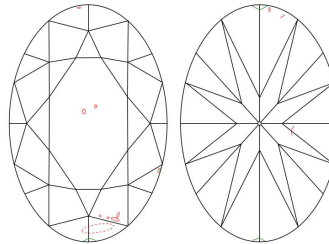

GIA NATURAL DIAMOND GRADING REPORT

 April 29, 2021
 GIA Report Number **7381469322**
 Shape and Cutting Style **Oval Brilliant**
 Measurements **8.02 x 5.99 x 3.78 mm**
GRADING RESULTS

 Carat Weight **1.20 carat**
 Color Grade **J**
 Clarity Grade **VS2**
ADDITIONAL GRADING INFORMATION

 Polish **Excellent**
 Symmetry **Very Good**
 Fluorescence **None**
 Inscription(s): **GIA 7381469322**
Comments: Additional clouds are not shown. Pinpoints are not shown.

PROPORTIONS

Profile not to actual proportions

CLARITY CHARACTERISTICS

KEY TO SYMBOLS*

-  Cloud
-  Crystal
-  Feather
-  Indented Natural
-  Natural

* Red symbols denote internal characteristics (inclusions). Green or black symbols denote external characteristics (blemishes). Diagram is an approximate representation of the diamond, and symbols shown indicate type, position, and approximate size of clarity characteristics. All clarity characteristics may not be shown. Details of finish are not shown.