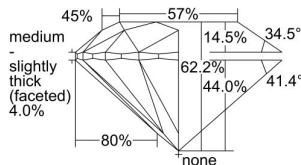

GIA®

FACSIMILE

GIA REPORT 7381492273

Verify this report at GIA.edu

GIA NATURAL DIAMOND DOSSIER®

April 28, 2021
GIA Report Number 7381492273
Shape and Cutting Style ..... Round Brilliant
Measurements ..... 4.09 - 4.11 x 2.55 mm

GRADING RESULTS

Carat Weight ..... 0.26 carat
Color Grade ..... D
Clarity Grade VS1
Cut Grade ..... Excellent

ADDITIONAL GRADING INFORMATION

Polish ..... Excellent
Symmetry ..... Excellent
Fluorescence ..... None
Clarity Characteristics..... Crystal, Cloud, Needle, Pinpoint
Inscription(s): GIA 7381492273

PROPORTIONS

Profile to actual proportions

GRADING SCALES

GIA COLOR SCALE	GIA CLARITY SCALE	GIA CUT SCALE	
D	FLAWLESS	EXCELLENT	
E	INTERNALLY FLAWLESS		
F		VVS₁	VERY GOOD
G	VVS₂		
H	VS₁	GOOD	
I	VS₂		
J	SI₁	FAIR	
K	SI₂		
L	I₁	POOR	
M	I₂		
N	I₃		
O			
P			
Q			
R			
S			
T			
U			
V			
W			
X			
Y			
Z