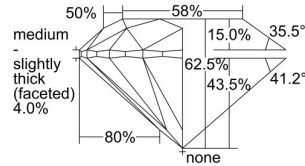

GIA®

FACSIMILE

GIA REPORT

7381584306

Verify this report at GIA.edu

GIA NATURAL DIAMOND DOSSIER®

May 07, 2021
GIA Report Number **7381584306**
Shape and Cutting Style ..... **Round Brilliant**
Measurements ..... **3.90 - 3.92 x 2.44 mm**

GRADING RESULTS

Carat Weight ..... **0.23 carat**
Color Grade ..... **D**
Clarity Grade **VVS2**
Cut Grade ..... **Excellent**

ADDITIONAL GRADING INFORMATION

Polish ..... **Excellent**
Symmetry ..... **Excellent**
Fluorescence ..... **None**
Clarity Characteristics..... **Needle, Pinpoint, Extra Facet**
Inscription(s): **GIA 7381584306**

PROPORTIONS

Profile to actual proportions

GRADING SCALES

GIA COLOR SCALE	GIA CLARITY SCALE	GIA CUT SCALE	
D	FLAWLESS	EXCELLENT	
E	INTERNALLY FLAWLESS		
F		VVS₁	VERY GOOD
G	VVS₂		
H	VS₁	GOOD	
I	VS₂		
J	SI₁	FAIR	
K	SI₂		
L	I₁	POOR	
M	I₂		
N	I₃		
O			
P			
Q			
R			
S			
T			
U			
V			
W			
X			
Y			
Z