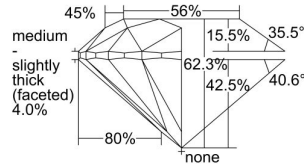

GIA®

FACSIMILE

GIA REPORT 7381585925

Verify this report at GIA.edu

GIA NATURAL DIAMOND DOSSIER®

May 07, 2021
GIA Report Number 7381585925
Shape and Cutting Style ..... Round Brilliant
Measurements ..... 3.63 - 3.66 x 2.27 mm

GRADING RESULTS

Carat Weight ..... 0.18 carat
Color Grade ..... D
Clarity Grade VS2
Cut Grade ..... Excellent

ADDITIONAL GRADING INFORMATION

Polish ..... Excellent
Symmetry ..... Excellent
Fluorescence ..... None
Clarity Characteristics ..... Cloud, Crystal
Inscription(s): GIA 7381585925

PROPORTIONS

Profile to actual proportions

GRADING SCALES

GIA COLOR SCALE	GIA CLARITY SCALE	GIA CUT SCALE	
D	FLAWLESS	EXCELLENT	
E	INTERNALLY FLAWLESS		
F		VVS₁	VERY GOOD
G	VVS₂		
H	VS₁	GOOD	
I	VS₂		
J	SI₁	FAIR	
K	SI₂		
L	I₁	POOR	
M	I₂		
N	I₃		
O			
P			
Q			
R			
S			
T			
U			
V			
W			
X			
Y			
Z