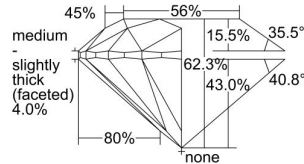

GIA®

FACSIMILE

GIA REPORT 7381624281

Verify this report at GIA.edu

GIA NATURAL DIAMOND DOSSIER®

May 08, 2021
GIA Report Number 7381624281
Shape and Cutting Style ..... Round Brilliant
Measurements ..... 3.67 - 3.69 x 2.29 mm

GRADING RESULTS

Carat Weight ..... 0.19 carat
Color Grade ..... D
Clarity Grade VVS1
Cut Grade ..... Excellent

ADDITIONAL GRADING INFORMATION

Polish ..... Excellent
Symmetry ..... Excellent
Fluorescence ..... None
Clarity Characteristics ..... Pinpoint
Inscription(s): GIA 7381624281

PROPORTIONS

Profile to actual proportions

GRADING SCALES

GIA COLOR SCALE	GIA CLARITY SCALE	GIA CUT SCALE
COLOURLESS	FLAWLESS	EXCELLENT
D	INTERNALLY FLAWLESS	
E	VVS₁	VERY GOOD
F		
G	VS₁	GOOD
H		
I	SI₁	FAIR
J		
K	I₁	POOR
L		
M	I₂	
N	I₃	
O		
P		
Q		
R		
S		
T		
U		
V		
W		
X		
Y		
Z