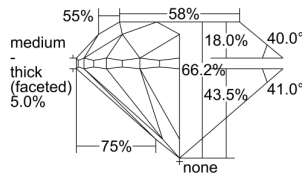

GIA®

FACSIMILE

GIA REPORT

7381696934

Verify this report at GIA.edu

GIA NATURAL DIAMOND DOSSIER®

May 18, 2021
GIA Report Number 7381696934
Shape and Cutting Style ..... Round Brilliant
Measurements ..... 4.12 - 4.16 x 2.74 mm

GRADING RESULTS

Carat Weight ..... 0.30 carat
Color Grade ..... D
Clarity Grade S11
Cut Grade ..... Good

ADDITIONAL GRADING INFORMATION

Polish ..... Excellent
Symmetry ..... Very Good
Fluorescence ..... None
Clarity Characteristics ..... Cloud, Indented Natural
Inscription(s): GIA 7381696934

PROPORTIONS

Profile to actual proportions

GRADING SCALES

GIA COLOR SCALE

COLORESS	D
	E
	F
	G
	H
	I
	J
NEAR COLORESS	K
	L
Faint	M
	N
	O
	P
VERY LIGHT	Q
	R
	S
	T
	U
	V
	W
	X
	Y
LIGHT	Z

GIA CLARITY SCALE

VERY VERY SLIGHTLY INCLUDED	FLAWLESS
	INTERNALLY FLAWLESS
VERY SLIGHTLY INCLUDED	VVS₁
	VVS₂
SLIGHTLY INCLUDED	VS₁
	VS₂
INCLUDED	I₁
	I₂
	I₃

GIA CUT SCALE

EXCELLENT
VERY GOOD
GOOD
FAIR
POOR