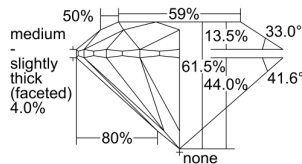

GIA®

FACSIMILE

GIA REPORT

7381749520

Verify this report at GIA.edu

GIA NATURAL DIAMOND DOSSIER®

May 20, 2021
GIA Report Number 7381749520
Shape and Cutting Style ..... Round Brilliant
Measurements ..... 4.44 - 4.46 x 2.74 mm

GRADING RESULTS

Carat Weight ..... 0.33 carat
Color Grade ..... F
Clarity Grade VVS2
Cut Grade ..... Excellent

ADDITIONAL GRADING INFORMATION

Polish ..... Excellent
Symmetry ..... Excellent
Fluorescence ..... None
Clarity Characteristics..... Pinpoint, Needle, Surface Graining
Inscription(s): GIA 7381749520

PROPORTIONS

Profile to actual proportions

GRADING SCALES

GIA COLOR SCALE	GIA CLARITY SCALE	GIA CUT SCALE	
D	FLAWLESS	EXCELLENT	
E	INTERNALLY FLAWLESS		
F		VVS₁	VERY GOOD
G	VVS₂		
H	VS₁	GOOD	
I	VS₂		
J	SI₁	FAIR	
K	SI₂		
L	I₁	POOR	
M			
N			
O	I₂		
P			
Q			
R	I₃		
S			
T			
U			
V			
W			
X			
Y			
Z