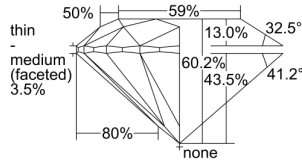

GIA®

FACSIMILE

GIA REPORT

7382024516

Verify this report at GIA.edu

GIA NATURAL DIAMOND DOSSIER®

March 17, 2021
GIA Report Number 7382024516
Shape and Cutting Style ..... Round Brilliant
Measurements ..... 4.01 - 4.04 x 2.42 mm

GRADING RESULTS

Carat Weight ..... 0.24 carat
Color Grade ..... D
Clarity Grade VVS2
Cut Grade ..... Excellent

ADDITIONAL GRADING INFORMATION

Polish ..... Excellent
Symmetry ..... Excellent
Fluorescence ..... None
Clarity Characteristics ..... Cloud
Inscription(s): GIA 7382024516

PROPORTIONS

Profile to actual proportions

GRADING SCALES

GIA COLOR SCALE	GIA CLARITY SCALE	GIA CUT SCALE	
D	FLAWLESS	EXCELLENT	
E	INTERNALLY FLAWLESS		
F		VVS₁	VERY GOOD
G	VVS₂		
H	VS₁	GOOD	
I	VS₂		
J	SI₁	FAIR	
K	SI₂		
L	I₁	POOR	
M			
N			
O	I₂		
P			
Q			
R	I₃		
S			
T			
U			
V			
W			
X			
Y			
Z