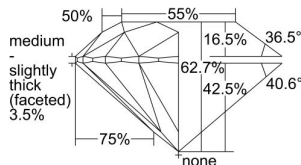

GIA®

FACSIMILE

GIA REPORT 7382280032

Verify this report at GIA.edu

GIA NATURAL DIAMOND DOSSIER®

April 05, 2021
GIA Report Number 7382280032
Shape and Cutting Style ..... Round Brilliant
Measurements ..... 5.26 - 5.28 x 3.30 mm

GRADING RESULTS

Carat Weight ..... 0.56 carat
Color Grade I
Clarity Grade VS1
Cut Grade ..... Excellent

ADDITIONAL GRADING INFORMATION

Polish ..... Excellent
Symmetry ..... Excellent
Fluorescence ..... Strong Blue
Clarity Characteristics ..... Feather, Cloud, Pinpoint
Inscription(s): GIA 7382280032

PROPORTIONS

Profile to actual proportions

GRADING SCALES

GIA COLOR SCALE	GIA CLARITY SCALE	GIA CUT SCALE	
COLOURLESS D	FLAWLESS	EXCELLENT	
E	INTERNALLY FLAWLESS		
F		VVS₁	VERY GOOD
G	VVS₂		
H	VS₁	GOOD	
I	VS₂		
J	SI₁	FAIR	
K	SI₂		
L	I₁	POOR	
M	I₂		
N	I₃		
O			
P			
Q			
R			
S			
T			
U			
V			
W			
X			
Y			
Z