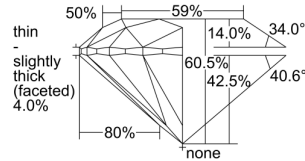

GIA®

FACSIMILE

GIA REPORT 7382832403

Verify this report at GIA.edu

GIA NATURAL DIAMOND DOSSIER®

May 27, 2021
GIA Report Number 7382832403
Shape and Cutting Style ..... Round Brilliant
Measurements ..... 4.30 - 4.32 x 2.61 mm

GRADING RESULTS

Carat Weight ..... 0.30 carat
Color Grade I
Clarity Grade VVS2
Cut Grade ..... Excellent

ADDITIONAL GRADING INFORMATION

Polish ..... Excellent
Symmetry ..... Very Good
Fluorescence ..... None
Clarity Characteristics..... Cloud, Pinpoint, Indented Natural
Inscription(s): GIA 7382832403

PROPORTIONS

Profile to actual proportions

GRADING SCALES

GIA COLOR SCALE	GIA CLARITY SCALE	GIA CUT SCALE	
D	FLAWLESS	EXCELLENT	
E	INTERNALLY FLAWLESS		
F		VVS₁	VERY GOOD
G	VVS₂		
H	VS₁	GOOD	
I	VS₂		
J	SI₁	FAIR	
K	SI₂		
L	I₁	POOR	
M	I₂		
N	I₃		
O			
P			
Q			
R			
S			
T			
U			
V			
W			
X			
Y			
Z