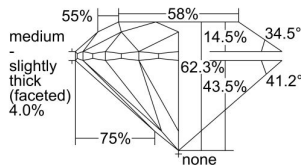

GIA®

FACSIMILE

GIA REPORT 7383167682

Verify this report at GIA.edu

GIA NATURAL DIAMOND DOSSIER®

May 01, 2021
GIA Report Number 7383167682
Shape and Cutting Style ..... Round Brilliant
Measurements ..... 5.64 - 5.68 x 3.52 mm

GRADING RESULTS

Carat Weight ..... 0.70 carat
Color Grade ..... G
Clarity Grade SI2
Cut Grade ..... Excellent

ADDITIONAL GRADING INFORMATION

Polish ..... Excellent
Symmetry ..... Excellent
Fluorescence ..... None
Clarity Characteristics ..... Cloud
Inscription(s): GIA 7383167682

PROPORTIONS

Profile to actual proportions

GRADING SCALES

GIA COLOR SCALE	GIA CLARITY SCALE	GIA CUT SCALE	
D	FLAWLESS	EXCELLENT	
E	INTERNALLY FLAWLESS		
F		VVS₁	VERY GOOD
G	VVS₂		
H	VS₁	GOOD	
I	VS₂		
J	SI₁	FAIR	
K	SI₂		
L	I₁	POOR	
M	I₂		
N	I₃		
O			
P			
Q			
R			
S			
T			
U			
V			
W			
X			
Y			
Z