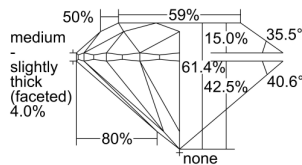

GIA®

FACSIMILE

GIA REPORT

7383404410

Verify this report at GIA.edu

GIA NATURAL DIAMOND DOSSIER®

April 22, 2021
GIA Report Number **7383404410**
Shape and Cutting Style ..... **Round Brilliant**
Measurements ..... **5.52 - 5.56 x 3.40 mm**

GRADING RESULTS

Carat Weight ..... **0.64 carat**
Color Grade ..... **E**
Clarity Grade **VS1**
Cut Grade ..... **Excellent**

ADDITIONAL GRADING INFORMATION

Polish ..... **Excellent**
Symmetry ..... **Excellent**
Fluorescence ..... **Faint**
Clarity Characteristics..... **Crystal, Cloud, Needle, Pinpoint**
Inscription(s): **GIA 7383404410**

PROPORTIONS

Profile to actual proportions

GRADING SCALES

GIA COLOR SCALE

COLORLESS	D
	E
	F
	G
	H
	I
	J
NEAR COLORLESS	K
	L
Faint	M
	N
	O
	P
	Q
Very Light	R
	S
	T
	U
	V
	W
	X
	Y
Light	Z

GIA CLARITY SCALE

FLAWLESS	VERY VERY SLIGHTLY INCLUDED	VS₁	VS₂	VS₁	VS₂	SI₁	SI₂	I₁	I₂	I₃		
											FLAWLESS	INTERNALLY FLAWLESS

GIA CUT SCALE

EXCELLENT
VERY GOOD
GOOD
FAIR
POOR