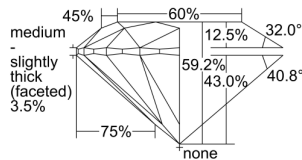

GIA®

FACSIMILE

GIA REPORT

7383421356

Verify this report at GIA.edu

GIA NATURAL DIAMOND DOSSIER®

June 19, 2021
GIA Report Number 7383421356
Shape and Cutting Style ..... Round Brilliant
Measurements ..... 4.44 - 4.46 x 2.63 mm

GRADING RESULTS

Carat Weight ..... 0.31 carat
Color Grade ..... H
Clarity Grade S11
Cut Grade ..... Excellent

ADDITIONAL GRADING INFORMATION

Polish ..... Excellent
Symmetry ..... Excellent
Fluorescence ..... Medium Blue
Clarity Characteristics ..... Crystal, Cloud
Inscription(s): GIA 7383421356

PROPORTIONS

Profile to actual proportions

GRADING SCALES

GIA COLOR SCALE	GIA CLARITY SCALE	GIA CUT SCALE	
D	FLAWLESS	EXCELLENT	
E	INTERNALLY FLAWLESS		
F		VVS₁	VERY GOOD
G	VVS₂		
H	VS₁	GOOD	
I	VS₂		
J	S1₁	FAIR	
K	S1₂		
L	I₁	POOR	
M	I₂		
N	I₃		
O			
P			
Q			
R			
S			
T			
U			
V			
W			
X			
Y			
Z