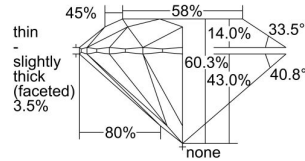

GIA®

FACSIMILE

GIA REPORT 7383764531

Verify this report at GIA.edu

GIA NATURAL DIAMOND DOSSIER®

May 22, 2021
GIA Report Number **7383764531**
Shape and Cutting Style ..... **Round Brilliant**
Measurements ..... **4.44 - 4.47 x 2.68 mm**

GRADING RESULTS

Carat Weight ..... **0.32 carat**
Color Grade ..... **L**
Clarity Grade **SI2**
Cut Grade ..... **Excellent**

ADDITIONAL GRADING INFORMATION

Polish ..... **Excellent**
Symmetry ..... **Excellent**
Fluorescence ..... **Medium Blue**
Clarity Characteristics ..... **Feather**
Inscription(s): **GIA 7383764531**

PROPORTIONS

GRADING SCALES

GIA COLOR SCALE	GIA CLARITY SCALE	GIA CUT SCALE	
D	FLAWLESS	EXCELLENT	
E	INTERNALLY FLAWLESS		
F		VVS₁	VERY GOOD
G	VVS₂		
H	VS₁	GOOD	
I	VS₂		
J	SI₁	FAIR	
K	SI₂		
L	I₁	POOR	
M	I₂		
N	I₃		
O			
P			
Q			
R			
S			
T			
U			
V			
W			
X			
Y			
Z