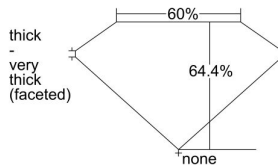

GIA®

FACSIMILE

GIA REPORT 7383802212

Verify this report at GIA.edu

GIA NATURAL DIAMOND DOSSIER®

May 25, 2021
GIA Report Number 7383802212
Shape and Cutting Style ..... Oval Brilliant
Measurements ..... 6.65 x 4.99 x 3.21 mm

GRADING RESULTS

Carat Weight ..... 0.70 carat
Color Grade ..... D
Clarity Grade VVS1

ADDITIONAL GRADING INFORMATION

Polish ..... Very Good
Symmetry ..... Very Good
Fluorescence ..... Faint
Clarity Characteristics..... Pinpoint, Indented Natural
Inscription(s): GIA 7383802212

PROPORTIONS

Profile not to actual proportions

GRADING SCALES

GIA COLOR SCALE		GIA CLARITY SCALE			
COLORLESS	D	VERY VERY SLIGHTLY INCLUDED	FLAWLESS		
	E		INTERNALLY FLAWLESS		
	F	VERY SLIGHTLY INCLUDED	VVS₁		
	G		VVS₂		
	H		VS₁		
	NEAR COLORLESS	I	SLIGHTLY INCLUDED	VS₂	
		J		SI₁	
		FAINT	K	INCLUDED	SI₂
			L		I₁
			M		I₂
VERT LIGHT	N	LIGHT	I₃		
	O				
	P				
	Q				
	R				
	S				
LIGHT	T				
	U				
	V				
	W				
	X				
	Y				
	Z