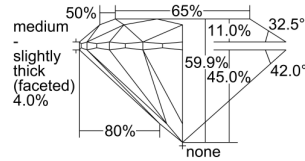

GIA®

FACSIMILE

GIA NATURAL DIAMOND DOSSIER®

April 06, 2021
GIA Report Number 7386284960
Shape and Cutting Style ..... Round Brilliant
Measurements ..... 5.14 - 5.17 x 3.09 mm

GRADING RESULTS

Carat Weight ..... 0.50 carat
Color Grade ..... J
Clarity Grade VVS1
Cut Grade ..... Very Good

ADDITIONAL GRADING INFORMATION

Polish ..... Excellent
Symmetry ..... Very Good
Fluorescence ..... None
Clarity Characteristics ..... Pinpoint
Inscription(s): GIA 7386284960

GIA REPORT 7386284960

Verify this report at GIA.edu

PROPORTIONS

Profile to actual proportions

GRADING SCALES

GIA COLOR SCALE		GIA CLARITY SCALE		GIA CUT SCALE	
COLORLESS	D	FLAWLESS	VERY VERY SLIGHTLY INCLUDED	EXCELLENT	
	E				
	F	INTERNALLY FLAWLESS			
	G				
	NEAR COLORLESS	H		VVS₁	VERY GOOD
		I		VVS₂	
	FAINT	J		VS₁	GOOD
		K			
		L		VS₂	
		M			
VERY LIGHT		N	SI₁	FAIR	
		O			
	P	SI₂			
	R				
LIGHT	S	I₁	POOR		
	T				
	U				
	V	I₂			
	W				
	X				
	Y	I₃			
	Z