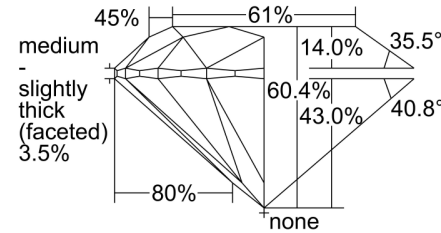

GIA NATURAL DIAMOND GRADING REPORT

April 27, 2021
 GIA Report Number **7386457368**
 Shape and Cutting Style **Round Brilliant**
 Measurements **7.71 - 7.75 x 4.67 mm**

GRADING RESULTS

Carat Weight **1.72 carat**
 Color Grade **H**
 Clarity Grade **VVS1**
 Cut Grade **Excellent**

PROPORTIONS

Profile to actual proportions

CLARITY CHARACTERISTICS

KEY TO SYMBOLS*

-  Cloud
-  Feather

* Red symbols denote internal characteristics (inclusions). Green or black symbols denote external characteristics (blemishes). Diagram is an approximate representation of the diamond, and symbols shown indicate type, position, and approximate size of clarity characteristics. All clarity characteristics may not be shown. Details of finish are not shown.