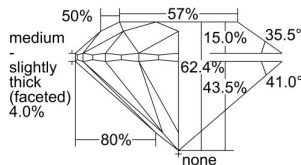

GIA®

FACSIMILE

GIA REPORT 7386631376

Verify this report at GIA.edu

GIA NATURAL DIAMOND DOSSIER®

May 08, 2021
GIA Report Number 7386631376
Shape and Cutting Style ..... Round Brilliant
Measurements ..... 4.87 - 4.91 x 3.05 mm

GRADING RESULTS

Carat Weight ..... 0.45 carat
Color Grade ..... D
Clarity Grade VVS2
Cut Grade ..... Excellent

ADDITIONAL GRADING INFORMATION

Polish ..... Excellent
Symmetry ..... Excellent
Fluorescence ..... Faint
Clarity Characteristics..... Needle, Pinpoint, Indented Natural
Inscription(s): GIA 7386631376

PROPORTIONS

Profile to actual proportions

GRADING SCALES

GIA COLOR SCALE	GIA CLARITY SCALE	GIA CUT SCALE	
D	FLAWLESS	EXCELLENT	
E	INTERNALLY FLAWLESS		
F		VVS₁	VERY GOOD
G	VVS₂		
H	VS₁	GOOD	
I	VS₂		
J	SI₁	FAIR	
K	SI₂		
L	I₁	POOR	
M			
N			
O	I₂		
P			
Q	I₃		
R			
S			
T			
U			
V			
W			
X			
Y			
Z