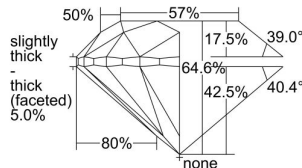

GIA®

FACSIMILE

GIA REPORT 7386632407

Verify this report at GIA.edu

GIA NATURAL DIAMOND DOSSIER®

May 10, 2021
GIA Report Number 7386632407
Shape and Cutting Style ..... Round Brilliant
Measurements ..... 4.16 - 4.19 x 2.70 mm

GRADING RESULTS

Carat Weight ..... 0.30 carat
Color Grade ..... E
Clarity Grade S11
Cut Grade ..... Good

ADDITIONAL GRADING INFORMATION

Polish ..... Very Good
Symmetry ..... Good
Fluorescence ..... None
Clarity Characteristics ..... Cloud, Crystal
Inscription(s): GIA 7386632407

PROPORTIONS

Profile to actual proportions

GRADING SCALES

GIA COLOR SCALE

COLOREDNESS	D
	E
	F
	G
	H
	I
	J
NEAR COLORLESS	K
	L
Faint	M
	N
	O
	P
Very Light	Q
	R
	S
	T
	U
	V
Light	W
	X
	Y
	Z

GIA CLARITY SCALE

VERY VERY SLIGHTLY INCLUDED	FLAWLESS
	INTERNALLY FLAWLESS
VERY SLIGHTLY INCLUDED	VVS₁
	VVS₂
SLIGHTLY INCLUDED	VS₁
	VS₂
INCLUDED	SI₁
	SI₂
	I₁
	I₂
	I₃

GIA CUT SCALE

EXCELLENT
VERY GOOD
GOOD
FAIR
POOR