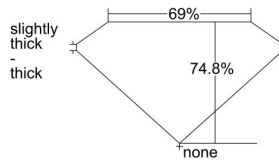

GIA®

FACSIMILE

GIA REPORT

7386667386

Verify this report at GIA.edu

GIA NATURAL DIAMOND DOSSIER®

May 13, 2021
GIA Report Number 7386667386
Shape and Cutting Style ..... Square Modified Brilliant
Measurements ..... 5.20 x 5.14 x 3.85 mm

GRADING RESULTS

Carat Weight ..... 0.90 carat
Color Grade ..... J
Clarity Grade SI2

ADDITIONAL GRADING INFORMATION

Polish ..... Excellent
Symmetry ..... Very Good
Fluorescence ..... None
Clarity Characteristics ..... Crystal, Cloud
Inscription(s): GIA 7386667386

PROPORTIONS

Profile not to actual proportions

GRADING SCALES

GIA COLOR SCALE		GIA CLARITY SCALE			
COLORLESS	D	VERY VERY SLIGHTLY INCLUDED	FLAWLESS		
	E		INTERNALLY FLAWLESS		
	F	VERY SLIGHTLY INCLUDED	VVS₁		
	G		VVS₂		
	NEAR COLORLESS	H	SLIGHTLY INCLUDED	VS₁	
		I		VS₂	
		FAINT	J	INCLUDED	SI₁
			K		SI₂
	L		I₁		
	VERT LIGHT		M	INCLUDED	I₂
N			I₃		
O					
P					
LIGHT	Q				
	R				
	S				
	T				
	U				
	Z