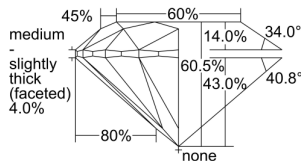

GIA®

FACSIMILE

GIA REPORT 7386672538

Verify this report at GIA.edu

GIA NATURAL DIAMOND DOSSIER®

June 01, 2021
GIA Report Number 7386672538
Shape and Cutting Style ..... Round Brilliant
Measurements ..... 4.04 - 4.05 x 2.45 mm

GRADING RESULTS

Carat Weight ..... 0.24 carat
Color Grade ..... D
Clarity Grade VS2
Cut Grade ..... Excellent

ADDITIONAL GRADING INFORMATION

Polish ..... Excellent
Symmetry ..... Excellent
Fluorescence ..... None
Clarity Characteristics ..... Crystal, Cloud, Feather
Inscription(s): GIA 7386672538

PROPORTIONS

Profile to actual proportions

GRADING SCALES

GIA COLOR SCALE

COLOREDNESS	D
	E
	F
	G
	H
	I
	J
NEAR COLORLESS	K
	L
FLAWT	M
	N
	O
	P
VERY LIGHT	R
	S
	T
	U
	V
LIGHT	W
	X
	Y
	Z

GIA CLARITY SCALE

FLAWLESS	VERY VERY SLIGHTLY INCLUDED	VS₁	VS₂	VS₁	VS₂	SI₁	SI₂	I₁	I₂	I₃	
											FLAWLESS
INTERNALLY FLAWLESS	VERY SLIGHTLY INCLUDED										

GIA CUT SCALE

EXCELLENT
VERY GOOD
GOOD
FAIR
POOR