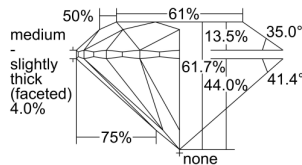

GIA®

FACSIMILE

GIA REPORT

7386682383

Verify this report at GIA.edu

GIA NATURAL DIAMOND DOSSIER®

May 13, 2021
GIA Report Number **7386682383**
Shape and Cutting Style ..... **Round Brilliant**
Measurements ..... **3.91 - 3.93 x 2.42 mm**

GRADING RESULTS

Carat Weight ..... **0.23 carat**
Color Grade ..... **D**
Clarity Grade **VVS1**
Cut Grade ..... **Excellent**

ADDITIONAL GRADING INFORMATION

Polish ..... **Excellent**
Symmetry ..... **Excellent**
Fluorescence ..... **None**
Clarity Characteristics..... **Pinpoint, Cavity**
Inscription(s): **GIA 7386682383**

PROPORTIONS

Profile to actual proportions

GRADING SCALES

GIA COLOR SCALE	GIA CLARITY SCALE	GIA CUT SCALE	
D	FLAWLESS	EXCELLENT	
E	INTERNALLY FLAWLESS		
F		VVS₁	VERY GOOD
G	VVS₂		
H	VS₁	GOOD	
I	VS₂		
J	SI₁	FAIR	
K	SI₂		
L	I₁	POOR	
M	I₂		
N	I₃		
O			
P			
Q			
R			
S			
T			
U			
V			
W			
X			
Y			
Z