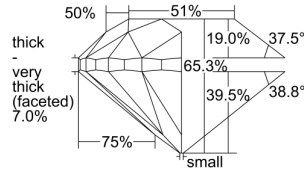

GIA®

FACSIMILE

GIA REPORT

7386796956

Verify this report at GIA.edu

GIA NATURAL DIAMOND DOSSIER®

June 01, 2021

GIA Report Number **7386796956**

Shape and Cutting Style ..... **Round Brilliant**

Measurements ..... **4.83 - 4.91 x 3.18 mm**

GRADING RESULTS

Carat Weight ..... **0.50 carat**

Color Grade ..... **J**

Clarity Grade **S12**

Cut Grade ..... **Good**

ADDITIONAL GRADING INFORMATION

Polish ..... **Excellent**

Symmetry ..... **Good**

Fluorescence ..... **Faint**

Clarity Characteristics..... **Crystal, Needle**

Inscription(s): **GIA 7386796956**

PROPORTIONS

Profile to actual proportions

GRADING SCALES

GIA COLOR SCALE

COLORLESS	D
	E
	F
	G
	H
	I
	J
NEAR COLORLESS	K
	L
FAIN	M
	N
	O
	P
VERY LIGHT	Q
	R
	S
	T
	U
	V
	W
	X
	Y
LIGHT	Z

GIA CLARITY SCALE

FLAWLESS	VERY VERY SLIGHTLY INCLUDED	VVS₁	VVS₂	VS₁	VS₂	S1₁	S1₂	I₁	I₂	I₃	
											INTERNAL FLAWLESS

GIA CUT SCALE

EXCELLENT
VERY GOOD
GOOD
FAIR
POOR