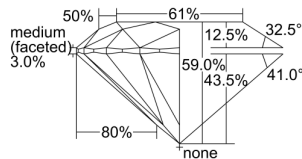

GIA®

FACSIMILE

GIA REPORT

7386861141

Verify this report at GIA.edu

GIA NATURAL DIAMOND DOSSIER®

June 01, 2021

GIA Report Number **7386861141**

Shape and Cutting Style ..... **Round Brilliant**

Measurements ..... **5.28 - 5.30 x 3.12 mm**

GRADING RESULTS

Carat Weight ..... **0.53 carat**

Color Grade ..... **G**

Clarity Grade **VS1**

Cut Grade ..... **Excellent**

ADDITIONAL GRADING INFORMATION

Polish ..... **Excellent**

Symmetry ..... **Excellent**

Fluorescence ..... **Strong Blue**

Clarity Characteristics..... **Crystal, Pinpoint**

Inscription(s): **GIA 7386861141**

PROPORTIONS

Profile to actual proportions

GRADING SCALES

GIA COLOR SCALE

COLORLESS	D
	E
	F
	G
	H
	I
	J
NEAR COLORLESS	K
	L
FLAWT	M
	N
	O
	P
VERY LIGHT	Q
	R
	S
	T
	U
	V
LIGHT	W
	X
	Y
	Z

GIA CLARITY SCALE

VERY VERY SLIGHTLY INCLUDED	FLAWLESS
	INTERNALLY FLAWLESS
VERY SLIGHTLY INCLUDED	VVS₁
	VVS₂
SLIGHTLY INCLUDED	VS₁
	VS₂
INCLUDED	SI₁
	SI₂
	I₁
	I₂
	I₃

GIA CUT SCALE

EXCELLENT
VERY GOOD
GOOD
FAIR
POOR