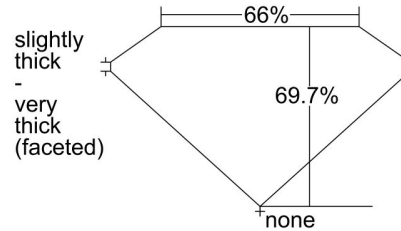

GIA NATURAL DIAMOND GRADING REPORT

April 19, 2021  
GIA Report Number ..... 7388234184  
Shape and Cutting Style ..... Cushion Modified Brilliant  
Measurements ..... 6.77 x 6.53 x 4.55 mm

GRADING RESULTS

Carat Weight ..... 1.71 carat  
Color Grade ..... L  
Clarity Grade ..... SI1

ADDITIONAL GRADING INFORMATION

Polish ..... Excellent  
Symmetry ..... Excellent  
Fluorescence ..... None  
Inscription(s): GIA 7388234184

**Comments:** Additional clouds are not shown. Pinpoints are not shown.

PROPORTIONS

Profile not to actual proportions

CLARITY CHARACTERISTICS

KEY TO SYMBOLS\*

- Crystal
- ☉ Cloud
- ⚡ Needle

\* Red symbols denote internal characteristics (inclusions). Green or black symbols denote external characteristics (blemishes). Diagram is an approximate representation of the diamond, and symbols shown indicate type, position, and approximate size of clarity characteristics. All clarity characteristics may not be shown. Details of finish are not shown.