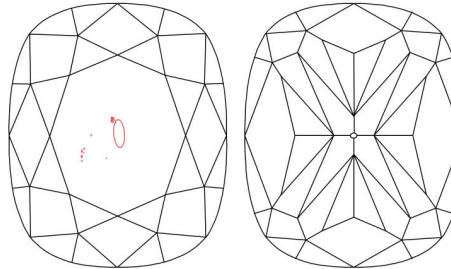

GIA NATURAL DIAMOND GRADING REPORT

April 19, 2021  
GIA Report Number ..... 7388234184  
Shape and Cutting Style ..... Cushion Modified Brilliant  
Measurements ..... 6.77 x 6.53 x 4.55 mm

GRADING RESULTS

Carat Weight ..... 1.71 carat  
Color Grade ..... L  
Clarity Grade ..... SI1

ADDITIONAL GRADING INFORMATION

Polish ..... Excellent  
Symmetry ..... Excellent  
Fluorescence ..... None  
Inscription(s): GIA 7388234184

**Comments:** Additional clouds are not shown. Pinpoints are not shown.

PROPORTIONS

Profile not to actual proportions

CLARITY CHARACTERISTICS

KEY TO SYMBOLS\*

- Crystal
- ☉ Cloud
- ⚡ Needle

\* Red symbols denote internal characteristics (inclusions). Green or black symbols denote external characteristics (blemishes). Diagram is an approximate representation of the diamond, and symbols shown indicate type, position, and approximate size of clarity characteristics. All clarity characteristics may not be shown. Details of finish are not shown.