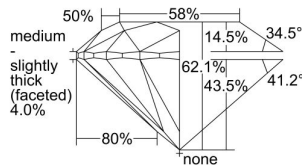

GIA®

FACSIMILE

GIA REPORT

7388476376

Verify this report at GIA.edu

GIA NATURAL DIAMOND DOSSIER®

April 27, 2021
GIA Report Number **7388476376**
Shape and Cutting Style ..... **Round Brilliant**
Measurements ..... **3.68 - 3.70 x 2.29 mm**

GRADING RESULTS

Carat Weight ..... **0.19 carat**
Color Grade ..... **D**
Clarity Grade **VVS1**
Cut Grade ..... **Excellent**

ADDITIONAL GRADING INFORMATION

Polish ..... **Excellent**
Symmetry ..... **Excellent**
Fluorescence ..... **None**
Clarity Characteristics..... **Pinpoint, Manufacturing Remnant**
Inscription(s): **GIA 7388476376**

PROPORTIONS

Profile to actual proportions

GRADING SCALES

GIA COLOR SCALE	GIA CLARITY SCALE	GIA CUT SCALE	
D	FLAWLESS	EXCELLENT	
E	INTERNALLY FLAWLESS		
F		VVS₁	VERY GOOD
G	VVS₂		
H	VS₁	GOOD	
I	VS₂		
J	SI₁	FAIR	
K	SI₂		
L	I₁	POOR	
M			
N			
O	I₂		
P			
Q			
R	I₃		
S			
T			
U			
V			
W			
X			
Y			
Z