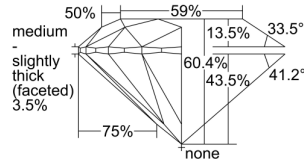

GIA®

FACSIMILE

GIA REPORT 7388586179

Verify this report at GIA.edu

GIA NATURAL DIAMOND DOSSIER®

May 10, 2021
GIA Report Number 7388586179
Shape and Cutting Style ..... Round Brilliant
Measurements ..... 4.82 - 4.84 x 2.91 mm

GRADING RESULTS

Carat Weight ..... 0.41 carat
Color Grade ..... H
Clarity Grade VVS2
Cut Grade ..... Excellent

ADDITIONAL GRADING INFORMATION

Polish ..... Excellent
Symmetry ..... Excellent
Fluorescence ..... Medium Blue
Clarity Characteristics ..... Cloud, Pinpoint
Inscription(s): GIA 7388586179

PROPORTIONS

Profile to actual proportions

GRADING SCALES

GIA COLOR SCALE	GIA CLARITY SCALE	GIA CUT SCALE	
D	FLAWLESS	EXCELLENT	
E	INTERNALLY FLAWLESS		
F		VVS₁	VERY GOOD
G	VVS₂		
H	VS₁	GOOD	
I	VS₂		
J	SI₁	FAIR	
K	SI₂		
L	I₁	POOR	
M	I₂		
N	I₃		
O			
P			
Q			
R			
S			
T			
U			
V			
W			
X			
Y			
Z