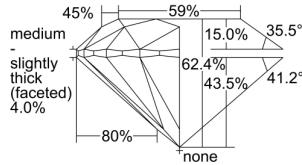

GIA®

FACSIMILE

GIA REPORT

7388615726

Verify this report at GIA.edu

GIA NATURAL DIAMOND DOSSIER®

May 08, 2021
GIA Report Number 7388615726
Shape and Cutting Style ..... Round Brilliant
Measurements ..... 4.25 - 4.28 x 2.66 mm

GRADING RESULTS

Carat Weight ..... 0.30 carat
Color Grade I
Clarity Grade VVS1
Cut Grade ..... Excellent

ADDITIONAL GRADING INFORMATION

Polish ..... Excellent
Symmetry ..... Excellent
Fluorescence ..... None
Clarity Characteristics..... Pinpoint, Indented Natural, Feather
Inscription(s): GIA 7388615726

PROPORTIONS

Profile to actual proportions

GRADING SCALES

GIA COLOR SCALE

COLORED	D
	E
	F
	G
	H
	I
	J
NEAR COLORLESS	K
	L
	M
	N
	O
	P
	Q
	R
	S
	T
	U
	V
	W
	X
	Y
LIGHT	Z

GIA CLARITY SCALE

GIA CUT SCALE

EXCELLENT
VERY GOOD
GOOD
FAIR
POOR