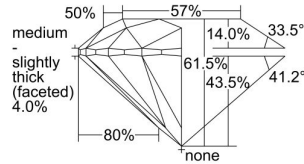

GIA®

FACSIMILE

GIA REPORT 7388694506

Verify this report at GIA.edu

GIA NATURAL DIAMOND DOSSIER®

May 15, 2021
GIA Report Number 7388694506
Shape and Cutting Style ..... Round Brilliant
Measurements ..... 4.54 - 4.56 x 2.80 mm

GRADING RESULTS

Carat Weight ..... 0.35 carat
Color Grade ..... D
Clarity Grade VVS1
Cut Grade ..... Excellent

ADDITIONAL GRADING INFORMATION

Polish ..... Excellent
Symmetry ..... Excellent
Fluorescence ..... None
Clarity Characteristics ..... Internal Graining
Inscription(s): GIA 7388694506

PROPORTIONS

Profile to actual proportions

GRADING SCALES

GIA COLOR SCALE	GIA CLARITY SCALE	GIA CUT SCALE	
D	FLAWLESS	EXCELLENT	
E	INTERNALLY FLAWLESS		
F		VVS₁	VERY GOOD
G	VVS₂		
H	VS₁	GOOD	
I	VS₂		
J	SI₁	FAIR	
K	SI₂		
L	I₁	POOR	
M			
N			
O	I₂		
P			
Q	I₃		
R			
S			
T			
U			
V			
W			
X			
Y			
Z