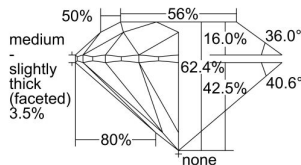

GIA®

FACSIMILE

GIA REPORT 7388729005

Verify this report at GIA.edu

GIA NATURAL DIAMOND DOSSIER®

May 18, 2021
GIA Report Number **7388729005**
Shape and Cutting Style ..... **Round Brilliant**
Measurements ..... **4.72 - 4.75 x 2.95 mm**

GRADING RESULTS

Carat Weight ..... **0.40 carat**
Color Grade ..... **G**
Clarity Grade **S11**
Cut Grade ..... **Excellent**

ADDITIONAL GRADING INFORMATION

Polish ..... **Excellent**
Symmetry ..... **Excellent**
Fluorescence ..... **None**
Clarity Characteristics ..... **Crystal**
Inscription(s): **GIA 7388729005**

PROPORTIONS

Profile to actual proportions

GRADING SCALES

GIA COLOR SCALE

COLOREDNESS	D
	E
	F
	G
	H
	I
	J
NEAR COLORLESS	K
	L
Faint	M
	N
	O
	P
Very Light	Q
	R
	S
	T
	U
	V
Light	W
	X
	Y
	Z

GIA CLARITY SCALE

VERY VERY SLIGHTLY INCLUDED	FLAWLESS
	INTERNALLY FLAWLESS
VERY SLIGHTLY INCLUDED	VVS₁
	VVS₂
SLIGHTLY INCLUDED	VS₁
	VS₂
INCLUDED	SI₁
	SI₂
	I₁
	I₂
	I₃

GIA CUT SCALE

EXCELLENT
VERY GOOD
GOOD
FAIR
POOR