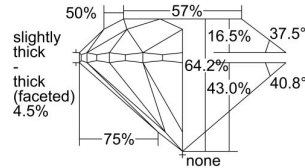

GIA®

FACSIMILE

GIA REPORT 7388926861

Verify this report at GIA.edu

GIA NATURAL DIAMOND DOSSIER®

June 02, 2021
GIA Report Number 7388926861
Shape and Cutting Style ..... Round Brilliant
Measurements ..... 4.20 - 4.22 x 2.70 mm

GRADING RESULTS

Carat Weight ..... 0.30 carat
Color Grade ..... K
Clarity Grade VVS1
Cut Grade ..... Very Good

ADDITIONAL GRADING INFORMATION

Polish ..... Very Good
Symmetry ..... Good
Fluorescence ..... None
Clarity Characteristics..... Chip
Inscription(s): GIA 7388926861

PROPORTIONS

Profile to actual proportions

GRADING SCALES

GIA COLOR SCALE	GIA CLARITY SCALE	GIA CUT SCALE	
D	FLAWLESS	EXCELLENT	
E	INTERNALLY FLAWLESS		
F		VVS₁	VERY GOOD
G	VVS₂		
H	VS₁	GOOD	
I	VS₂		
J	SI₁	FAIR	
K	SI₂		
L	I₁	POOR	
M	I₂		
N	I₃		
O			
P			
Q			
R			
S			
T			
U			
V			
W			
X			
Y			
Z